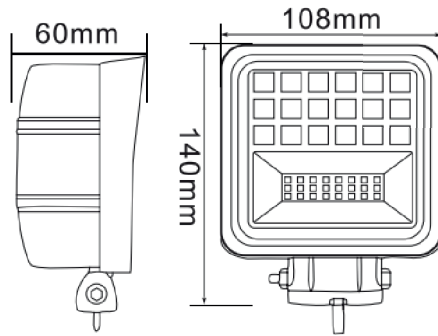

# VSWD-WL634 Worklamp

**R10**

Part Number	Description
VSWD-WL634-C	48W SQUARE LAMP COMBI BEAM

<b>Lumens</b>	3500	<b>Approvals</b>	ECE R10
<b>Voltage</b>	10-30v	<b>IP Rating</b>	IP67
<b>LEDs</b>	42 LEDs	<b>Beam Pattern</b>	Combi
<b>Mounting</b>	Bracket Mounting	<b>Additional Features</b>	
<b>Dimensions</b>	See Above	<b>Box Qty</b>	20
<b>Housing Material</b>	Aluminium	<b>Lens Material</b>	Polycarbonate